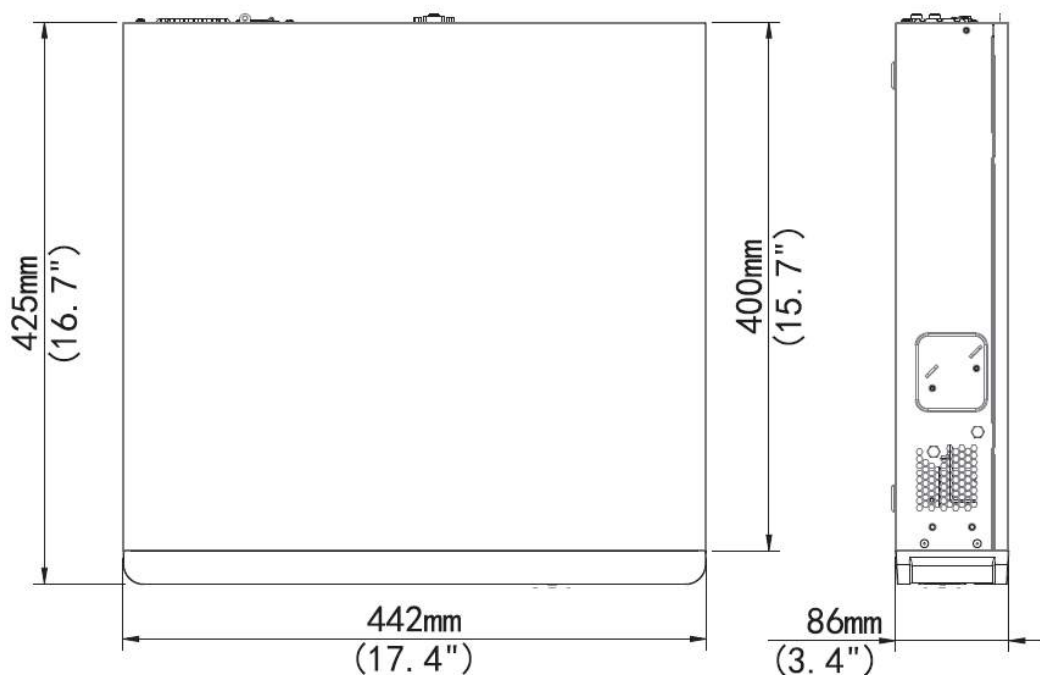

Specifications

Video Input/ Output	2MN-8216-P16N	2MN-8232-P16
IP Video Input	16-ch	32-ch
Two-way Audio Input	1-ch, RCA	
Network		
Incoming Bandwidth	160Mbps	320Mbps
Outgoing Bandwidth	320Mbps	
Remote Users	128	
Video/Audio Output		
HDMI/VGA Output	HDMI1/VGA: 1920x1080p /60Hz, 1920x1080p /50Hz, 1600x1200 /60Hz, 1280x1024 /60Hz, 1280x720 /60Hz, 1024x768 /60Hz HDMI2: 4K (3840x2160) /60Hz, 4K (3840x2160) /30Hz, 1920x1080p /60Hz, 1920x1080p /50Hz, 1600x1200 /60Hz, 1280x1024 /60Hz, 1280x720 /60Hz, 1024x768 /60Hz	
Recording Resolution	12MP/8MP/6MP/5MP/4MP/3MP/1080p /960p/720p/D1/2CIF/CIF	
Audio Output	1-ch, RCA	
Synchronous Playback	16-ch	
Decoding		
Live view/Playback	12MP/8MP/6MP/5MP/4MP/3MP/1080p/960p/720p/D1/2CIF/CIF	
Compression	H.265/H.264	
Capability	4 x 12MP@20, 4 x 4K@30, 8 x 4MP@20, 16 x 1080p@25, 32 x 720p@25	
Hard Disk		
SATA	4 SATA interfaces	
Capacity	up to 8TB for each HDD	
External Interface		
Network Interface	2MN-8108-P8	2MN-8116-P8 2MN-8116-P16
	1 RJ-45 10M/100M/1000M self-adaptive Ethernet Interface	
USB Interface	Front panel: 2 x USB2.0 Rear panel: 1 x USB3.0	
Alarm In	16-ch	
Alarm Out	4-ch	
Power Output	12 VDC	

PoE	
Interface	16 independent 100 Mbps PoE network interfaces
Max Power	Max 30W for single port Max 200W in total (12.5W for each)
Supported Standard	IEEE 802.3at
General	
Consumption (without HDD)	≤ 20 W
Working Temperature	-10°C ~ + 55°C (+14°F ~ +131°F)
Working Humidity	10% ~ 90%
Power Supply	100 ~ 240 VAC
Dimensions	86 × 442 × 425mm (3.4" × 17.4" × 16.7")
Weight (without HDD)	≤ 5.24 Kg (11.55 lb)

Dimensions

Rear Panel