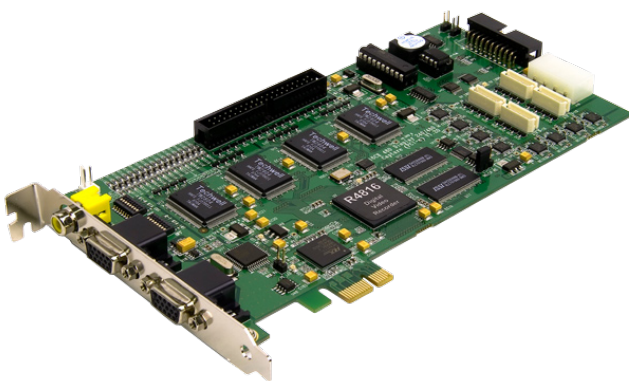

## RACK MOUNT HYBRID SERVER DVR

### VRMS-3296

### FEATURES

- Selective Codec Compression Per Channel
- Frame Rate Setting Per Channel
- Easy Playback
- Simple Remote Access Setup
- Central Management
- Software Capable of Connecting Up To 50 DVRs Over 1600 Cameras
- Server Comes with 500GB Storage Additional Hard Drives Can Be Purchased
- MJPEG, M-MPEG, H.264 (Selectable)
- Supports Image Sizes NTSC 320x240, 640x240, 640x480, PAL 325x288, 704x288, 704x576
- Remote Transmission Offers Options Like View, Playback, Notification, 2-Way Audio
- Watchdog, Time Date Stamp, Multi User's Control, and Image Authentication
- Operation Systems Include Windows 2000, XP, 2003, and Vista

The VRMS-3296 Rack Mount Hybrid Server DVR also comes with two VCB-480-16EX

The VRMS-3296 is a 32 camera Veilux Rack Mount Hybrid Server DVR with real time display and real time recording with 960 FPS of recording. It has the capacity of 5 hard drives with total storage capacity of 10TB. The Veilux DVRs comes now with 4 free IP cameras license for your convenience. This Rack mount DVR is among the newest and most cost-efficient on the market for all your video recording needs. The many features that it offers make the your surveillance experience that much easier for operation.