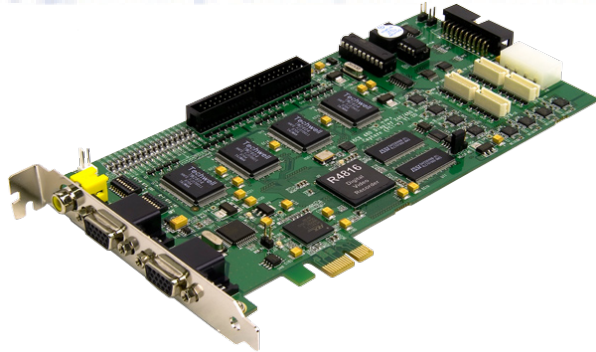

VEILUX®

RACK MOUNT HYBRID SERVER DVR

VRMS-3296

The Veilux 32 channel DVR capture board is our new product line of capture boards, delivering extremely high quality video resolutions with all the bells and whistles in the video surveillance camera industry. This DVR capture board has been tested at thousands of locations worldwide with extreme stability and power features. In comparison with Geovision and Avermedia this capture board is very cost efficient. The capture board also comes with a 2 year warranty to guarantee that you will have a great product.

SPECIFICATIONS

FEATURES

The Veilux 32 Camera DVR Video Capture Board includes features like:

ITEM	VCB-960-32X
Camera Inputs	32 Channels
Frame Rate for Monitoring	Live Display 960fps (NTSC)
Frame Rate for Recording	Max. 960fps (NTSC)
Compression Algorithm	MJPEG, M-MPEG, H.264 (Selectable)
Image Size (Resolution)	NTSC (320 x 240), (640 x 240), (640 x 480) PAL (352 x 288), (704 x 288), (704 x 576)
System CPU	P4 - 3.2GHz
Analog TV Output	Yes
No. of Sensor Input	32 Channels
No. of Alarm Output	4
P/T/Z Camera Control	Yes
Network for Remote	TCP/IP Based Network, LAN, PSTN, ISDN
Remote Control	Setting, Display Control, Relay Output, P/T/Z Camera
Remote Transmission	View, Playback, Notification, 2-Way Audio
Watchdog	Yes
Time Date Stamp	Yes
Multi-Users Control	Yes (By Registration)
Audio Record	32 Channels
Image Authentication	Yes
Data Back Up	DVD, DAT, HDD, CD-RW
Case	19" Rack Mount Type Case or Standard PC Case
Operation System	Windows 2000, XP 2003
Slot Type (Interface)	PCI Express
5VDC Input	Yes
To Use 2-Cards	Yes

- Realtime display and records 960fps (NTSC)
- MJPEG, MPEG4, H.264 (selectable per channel)
- Remote desktop VIA IE browser or client software
- Future expandability option up to 32 cameras
- TCP/IP based network, LAN, PSTN, ISDN
- Remote desktop setting, display control, relay output, P/T/Z camera
- Remote screen 1, 4, 9, 16, 32 channel split screens
- Remote control the P/T/Z camera, just as if you were at the local DVR
- Selectable recording option per camera
- Selectable frame rate recording per camera
- Selectable video compression recording per camera
- Watchdog for auto reboot hardware in case of power failure
- PCI-Express board
- Expandable to 2 board for up to 32 cameras
- 16 audio inputs option available
- Integrated with point of sale system for image text overlay
- Date timestamp overlay camera
- Central monitoring software option available to monitor up to 50 DVR systems
- Supports PDA Microsoft Windows Mobile 2003 Second Edition, Microsoft Windows Mobile 5.0
- Supports Dynamic DNS Services
- Supports Audio, Sensors and Relays built into the Network Video Servers
- Optional supports up to 4 license plate recognition cameras, storing license plates which can be triggered by motion sensor option
- Supports Veilux IP Cameras and 3rd party IP camera vendors, Axis, Acti, Arecont, IQinvision, Vivotek, Eyeview, Grandeye, Dynacolor, CNB