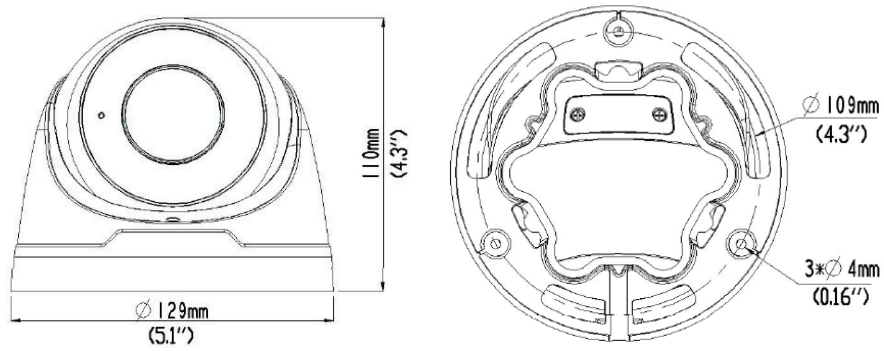

Dimensions

*Product specifications and availability are subject to change without notice.