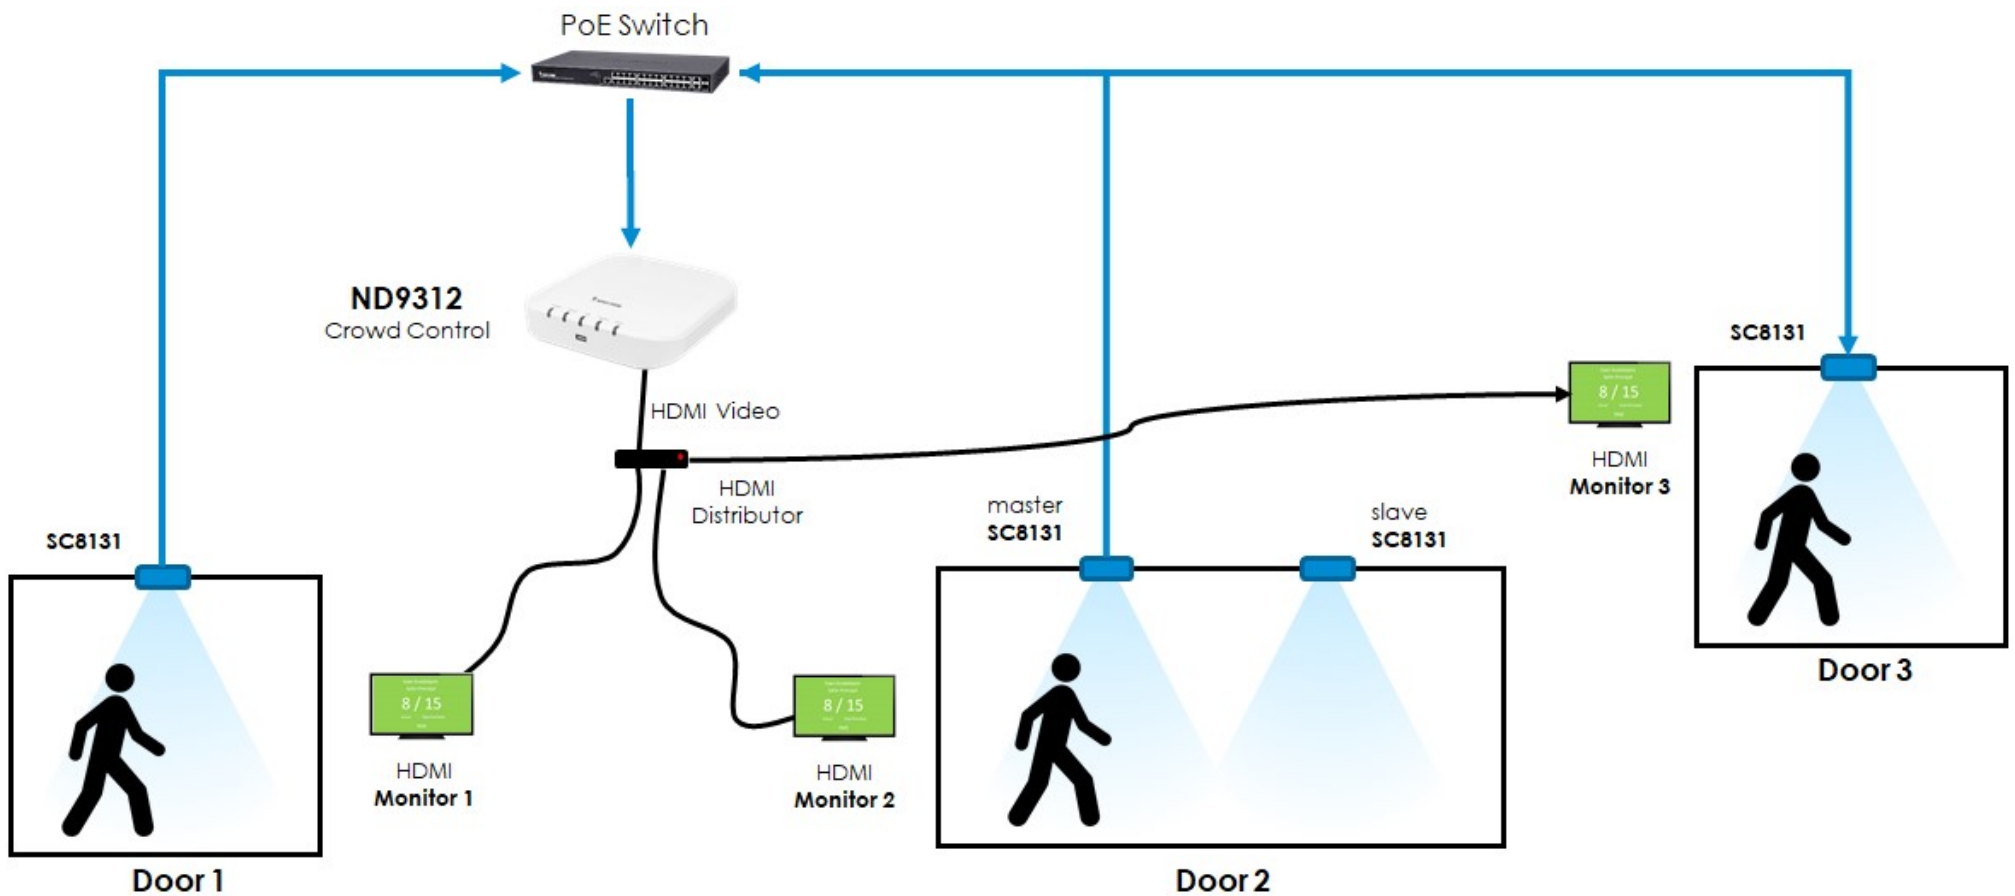

VIVOTEK

Crowd Control Solution Application Guide

Video Multiplexer 1

The Store is with 3 entrances using HDMI multiplexer

Video Multiplexer 2

The Store is with 8 entrances using HDMI multiplexer

ND-Series Core+ NVR + Crowd Control + VIVOCloud Retail

The Store is with Crowd Control using HDMI multiplexer and VIVOCloud Retail

**VIVOCloud Retail is not available on ND9312*

Video Surveillance System + Crowd Control + VIVOCloud Retail

The Store is with Surveillance, VAST 2, Crowd Control using HDMI multiplexer and VIVOCloud Retail