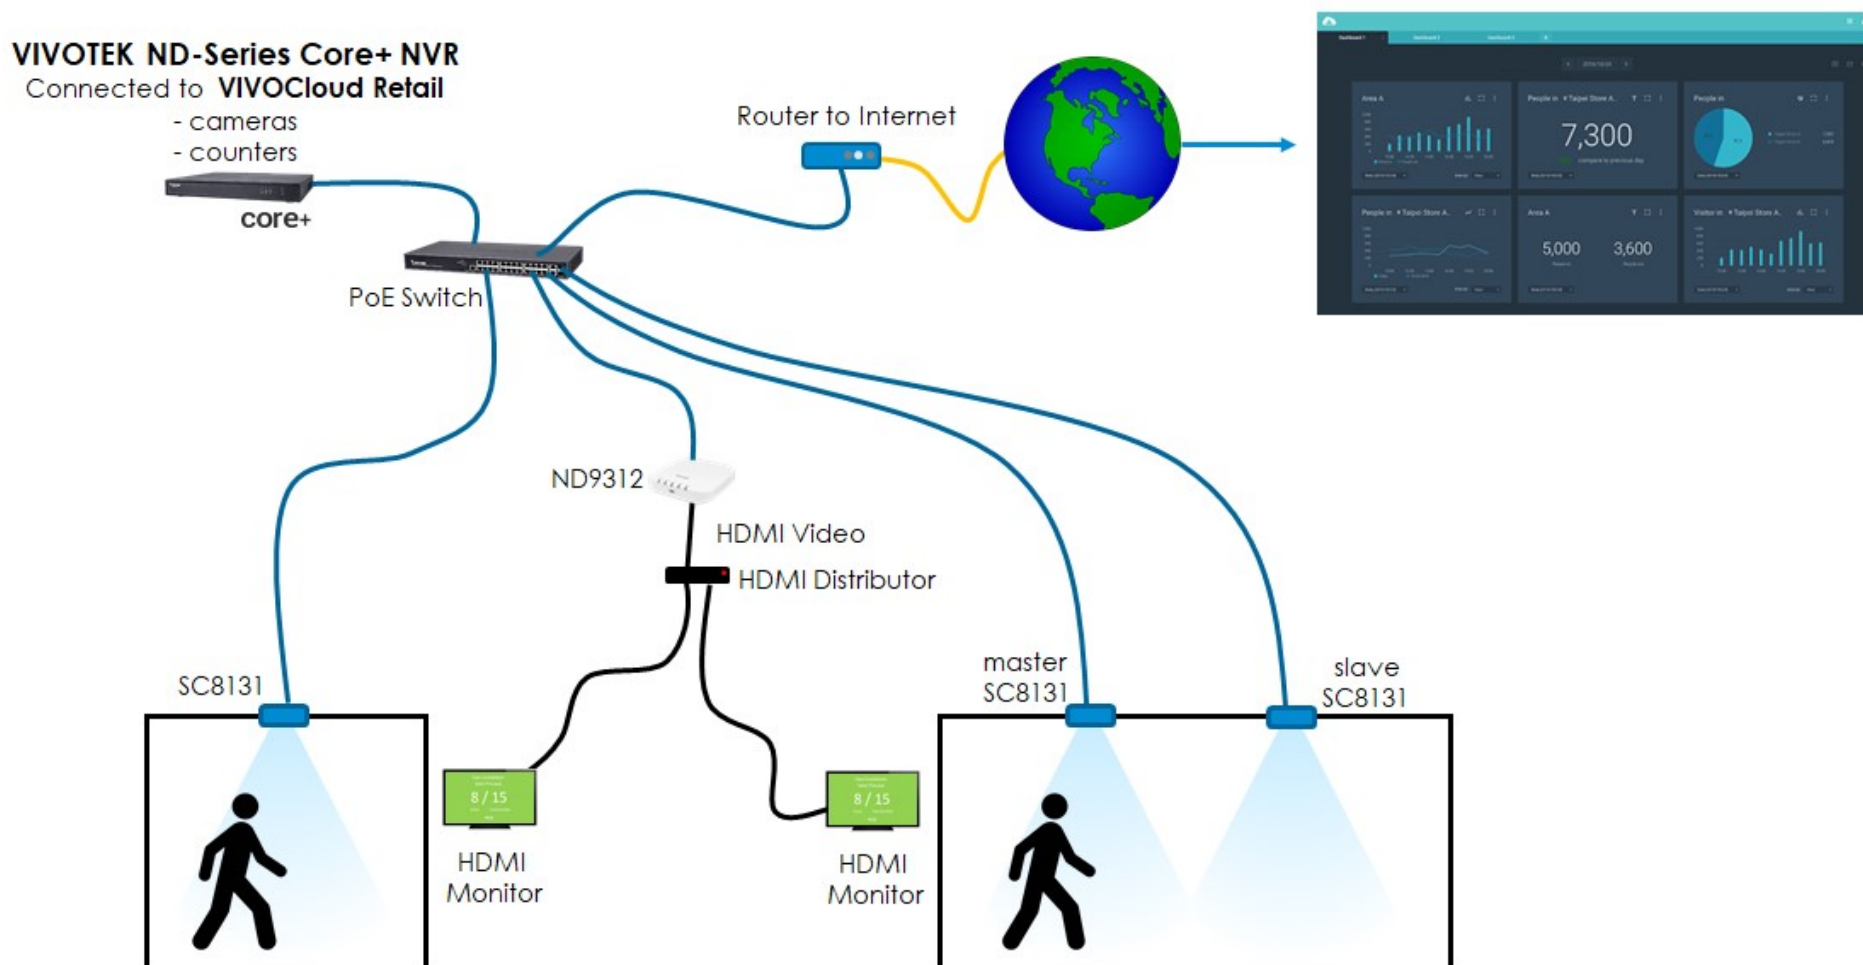

VIVOTEK

Crowd Control Solution Application Guide

Video Multiplexer 1

The Store is with 3 entrances using HDMI multiplexer

Video Multiplexer 2

The Store is with 8 entrances using HDMI multiplexer

ND-Series Core+ NVR + Crowd Control + VIVOCloud Retail

The Store is with Crowd Control using HDMI multiplexer and VIVOCloud Retail

**VIVOCloud Retail is not available on ND9312*

Video Surveillance System + Crowd Control + VIVOCloud Retail

The Store is with Surveillance, VAST 2, Crowd Control using HDMI multiplexer and VIVOCloud Retail