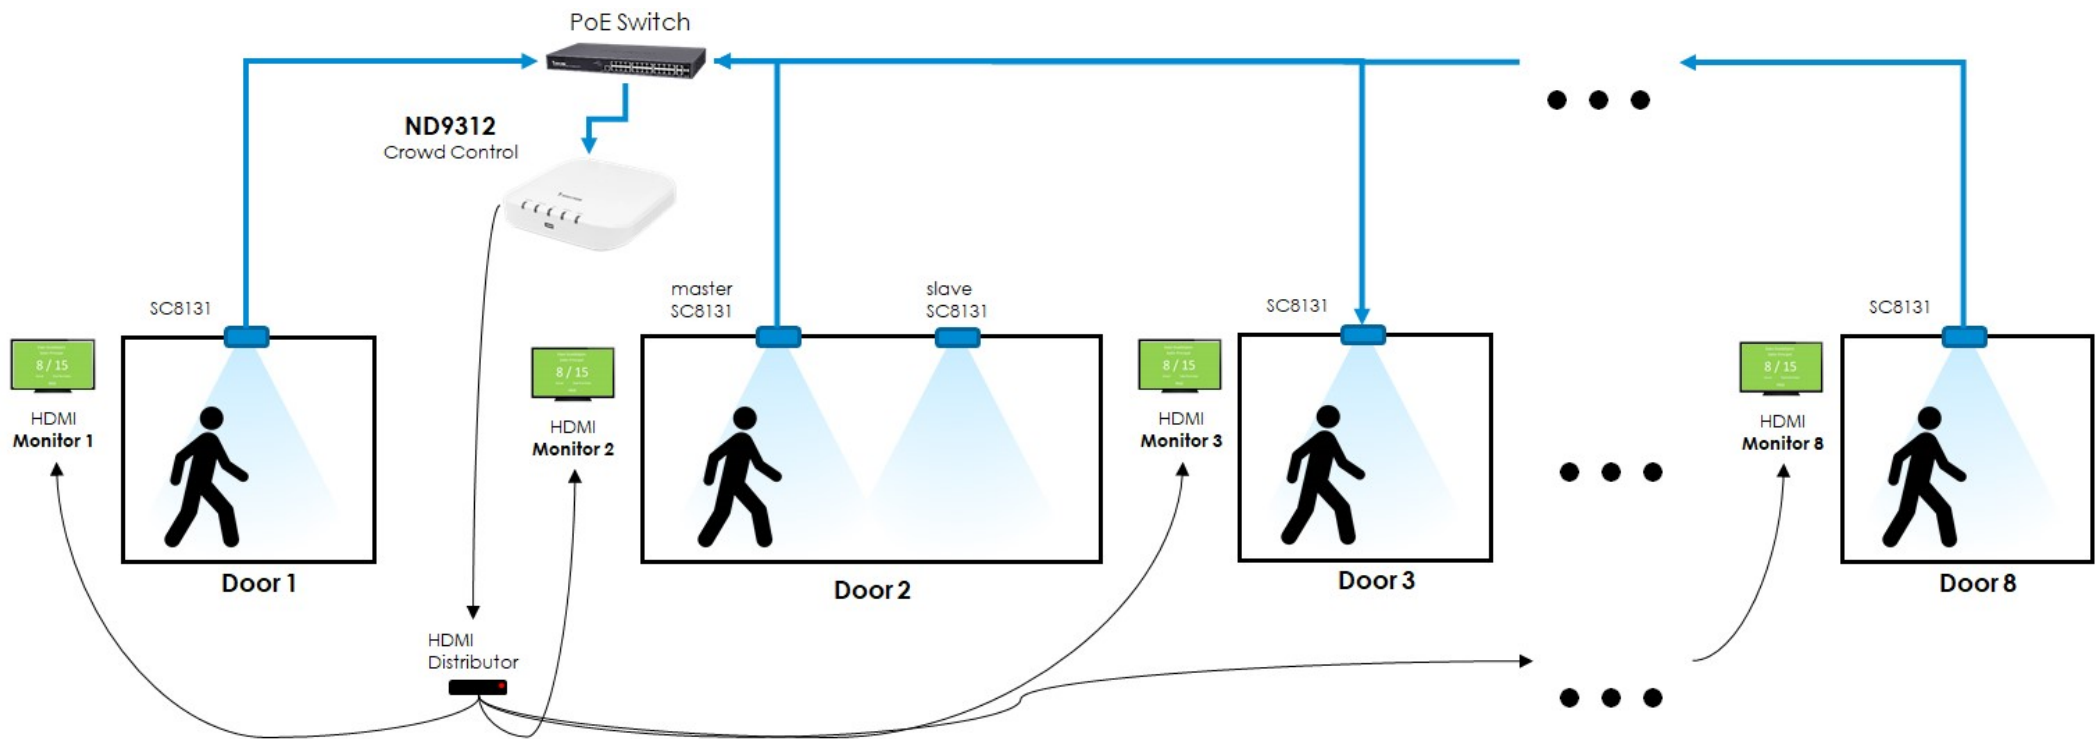

VIVOTEK

Crowd Control Solution Application Guide

Video Multiplexer 1

The Store is with 3 entrances using HDMI multiplexer

Video Multiplexer 2

The Store is with 8 entrances using HDMI multiplexer

ND-Series Core+ NVR + Crowd Control + VIVOCloud Retail

The Store is with Crowd Control using HDMI multiplexer and VIVOCloud Retail

**VIVOCloud Retail is not available on ND9312*

Video Surveillance System + Crowd Control + VIVOCloud Retail

The Store is with Surveillance, VAST 2, Crowd Control using HDMI multiplexer and VIVOCloud Retail